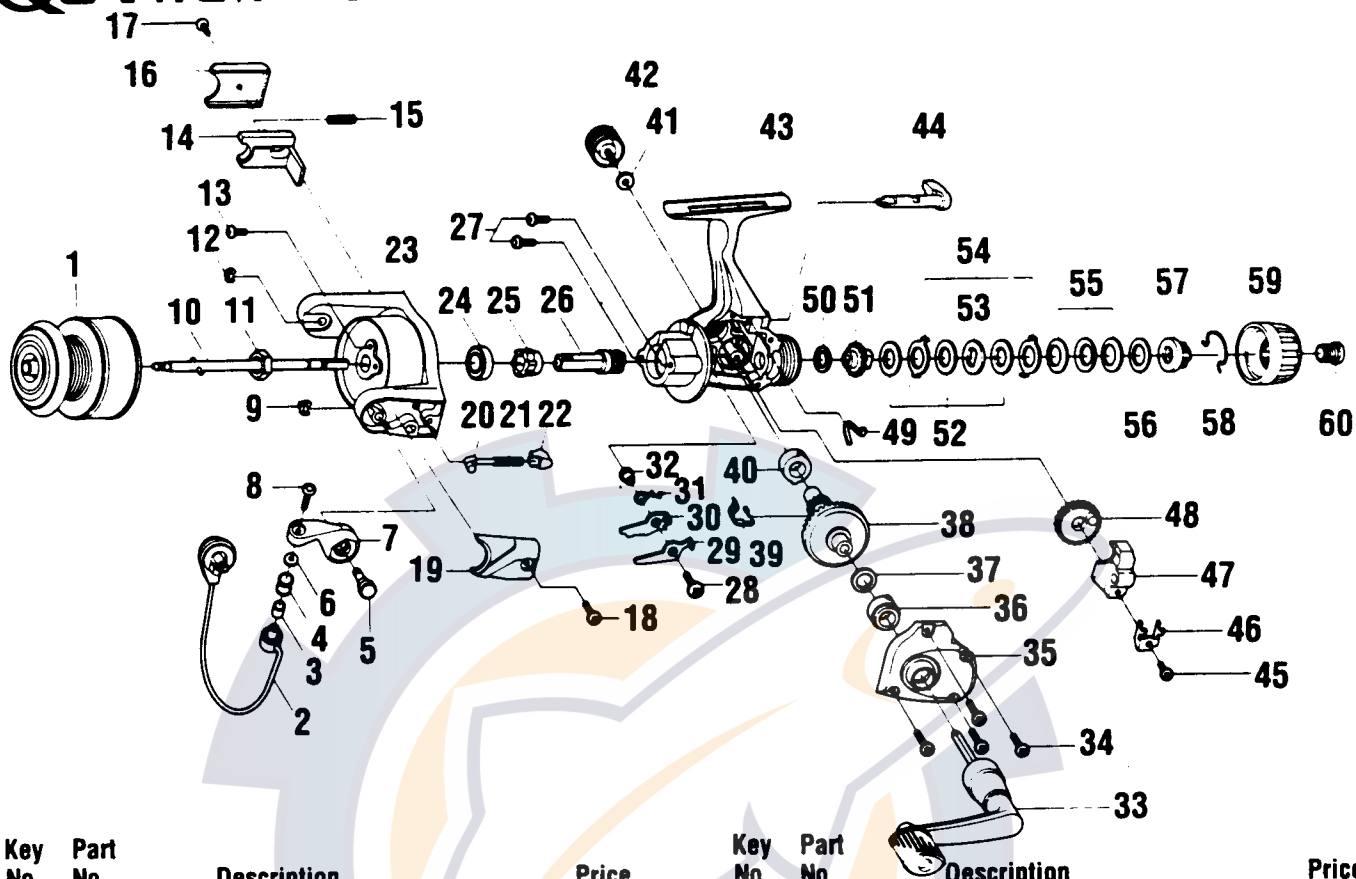

# QUANTUM MX3

Key No.	Part No.	Description	Price	Key No.	Part No.	Description	Price
1	JU321-25	Spool Assembly	10.15	31	JU061-01	Anti-Reverse Pawl Spring	1.00
2	GU347-26	Bail Assembly	5.95	32	GU091-02	Anti-Reverse Pawl Post	.70
3	MT016-02	Line Roller Bushing	.75	33	GU318-24	Handle Assembly	5.65
4	MT004-01	Line Roller	1.20	34	JU057-02	Body Cover Screw	.40
5	GU051-03	Arm Lever Pin	1.00	35	JU023-08	Body Cover	2.35
6	GU105-07	Line Roller Washer	.15	36	JU027-01	Gear Shaft Bushing	1.55
7	NU007-02	Arm Lever	1.65	37	GU105-13	Adjustment Washer	.62
8	KQ108-03	Line Slider Screw	.85	38	JU012-01	Drive Gear	3.35
9	KQ034-01	E-Clip	.15	39	JU086-01	Silent Cam	1.10
10	JU315-01	Main Shaft Assembly	1.75	40	JU027-01	Gear Shaft Bushing	1.55
11	GU006-02	Rotor Nut	.80	41	GU105-01	Handle Screw Washer	.10
12	KQ034-01	E-Clip	.15	42	GU073-05	Handle Screw	1.00
13	GU077-04	Rotor Nut Lock Screw	.15	43	JU001-08	Body	10.05
14	JU019-01	Kick Lever	1.00	44	GU090-01	Anti-Reverse Lever	1.45
15	KQ049-06	Kick Lever Spring	.25	45	JU100-01	Oscillator Retainer Screw	.25
16	JU046-02	Kick Lever Cover	.80	46	JU078-01	Oscillator Slide Retainer	.30
17	GU077-03	Kick Lever Cover Screw	.60	47	JU025-01	Oscillator Slider	1.75
18	GU077-03	Arm Lever Cover Screw	.60	48	JU053-01	Oscillator Gear	1.75
19	NU087-02	Arm Lever Spring Cover	.75	49	GU089-01	Anti-Reverse Lever Spring	.50
20	QL031-01	Arm Lever Spring Pin	.75	50	GU105-32	Drag Friction Washer 'A'	.77
21	KQ049-02	Arm Lever Spring	.85	51	JU075-01	Drag Click Gear	1.25
22	QL020-01	Arm Lever Spring Holder	.30	52	GU105-33	Drag Disc	.88
23	JU009-07	Rotor	9.44	53	JU080-01	Drag Washer 'D'	1.00
24	AQ028-06	Ball Bearing	6.10	54	JU081-01	Drag Washer Keyed	1.00
25	JU060-01	Anti-Reverse Ratchet	2.35	55	JU043-01	Drag Spring	1.30
26	JU011-01	Pinion Gear	2.30	56	GU105-19	Drag Washer	.93
27	JU077-01	Bearing Screw	.60	57	JU066-01	Drag Nut	1.25
28	GU077-05	Anti-Reverse Pawl Screw	.15	58	JU083-01	Drag Click Spring	1.85
29	JU063-01	Anti-Reverse Pawl "A" (Cntr)	.95	59	JU032-03	Drag Knob	1.50
30	JU074-01	Anti-Reverse Pawl "B" (On)	.95	60	JU101-01	Drag Knob Screw	1.25